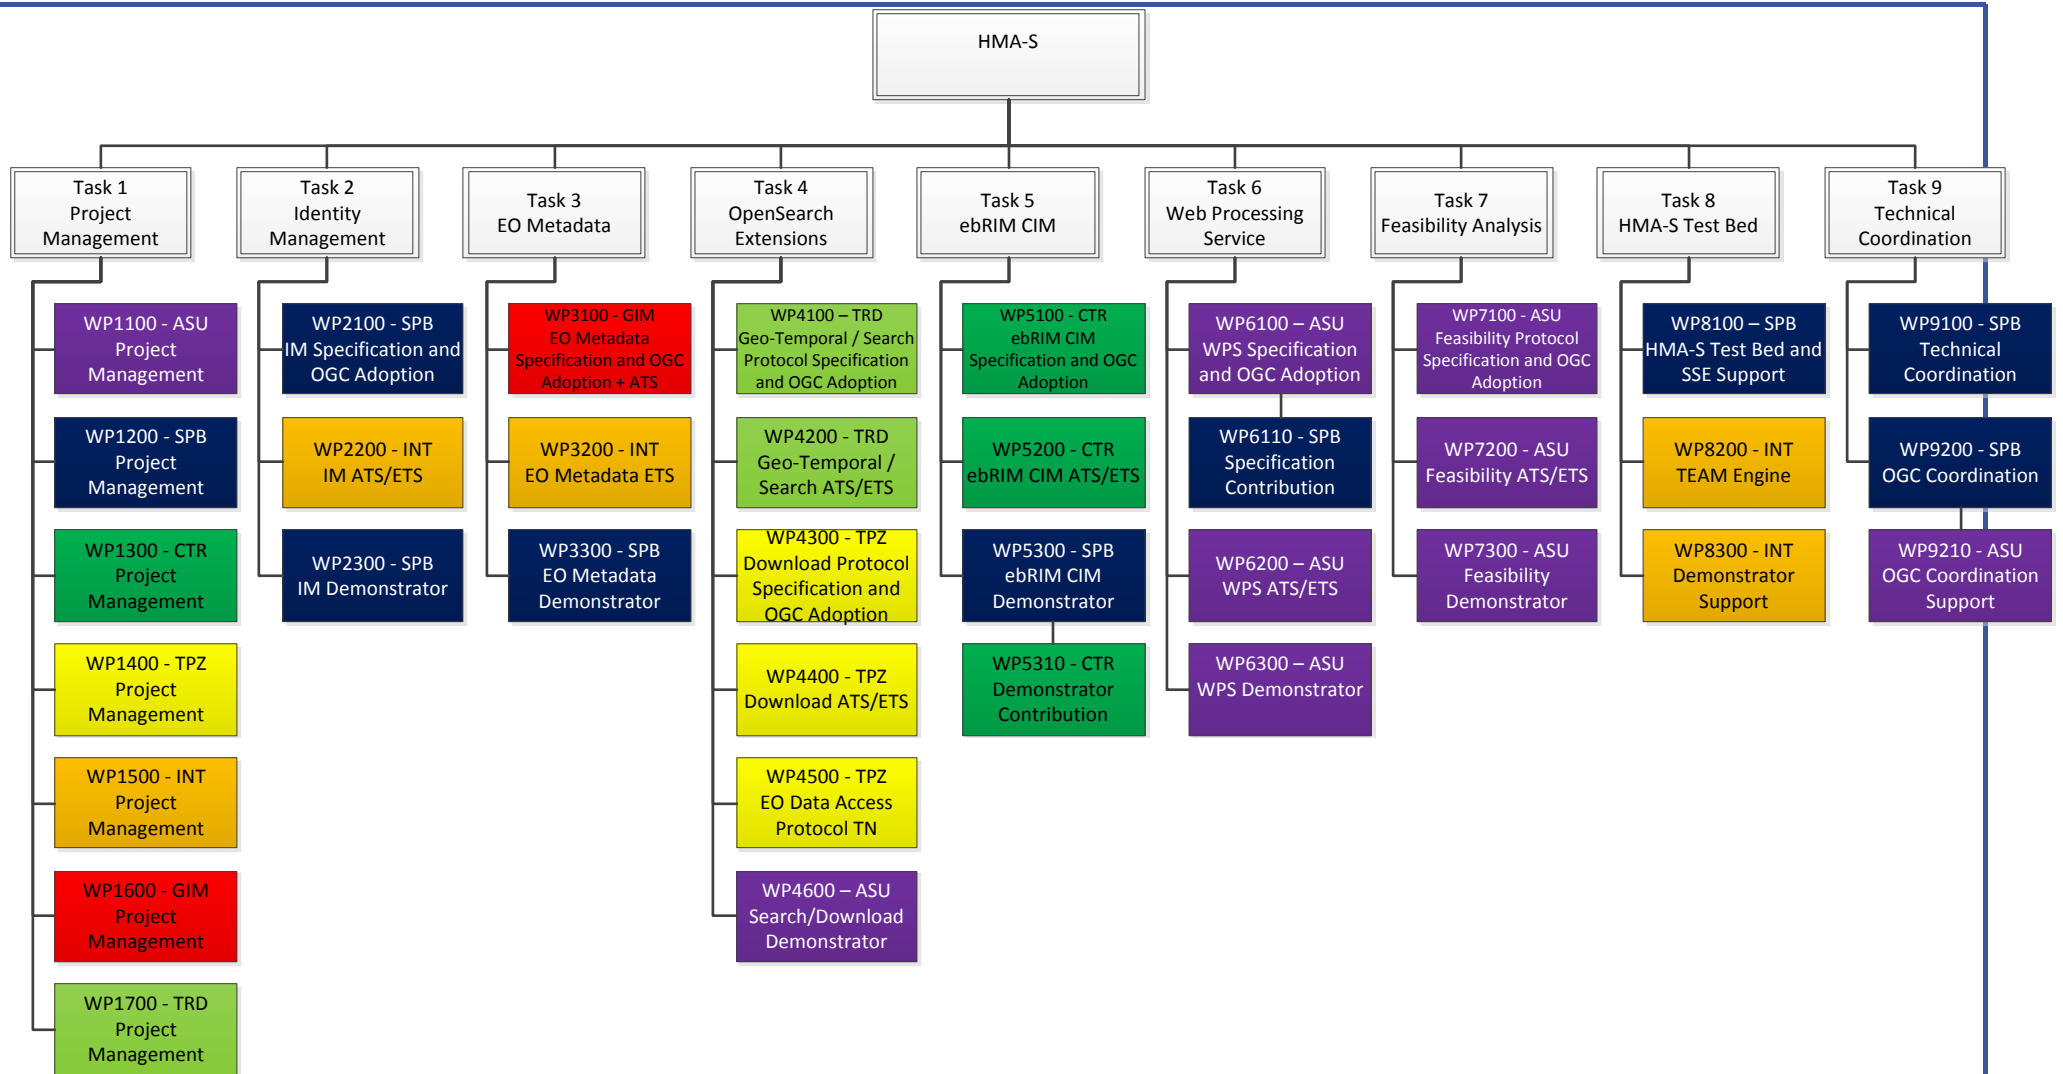

Demonstrator
TEAM Engine

EO Metadata

Technical coordination
Identity Management
Test bed /Demonstrators

Partner Breakdown Structure

Work Breakdown Structure

- OGC TC - Abu Dhabi: 18 March 2013:
 - CR/BP should be submitted

- SRR – ESRIN: 03 March 2013:
 - Present OGC adoption process progress
 - Any actions related to EO Data Access BP/TN will be taken

- OGC TC – Europe ESRIN: 23 September 2013:
 - Best Practices, Extensions or Interface Specification need to be adopted by OGC

➤ Astrium:

- Management related documentation
- OpenSearch Extension for Feasibility Analysis (including ATS/ETS) + Demonstrator + TN
- EO Data Access ETS
- OpenSearch Extension to Search EO Data Demonstrator + TN
- OpenSearch Extension to Download EO Data Demonstrator + TN
- Web Processing Service (including ATS/ETS) + Demonstrator + TN

➤ Spacebel:

- Identity Management (including ATS/ETS) + Demonstrator + TN
- EO Metadata Demonstrator + TN
- ebRIM CIM Demonstrator + TN
- HMA-S Test Bed + TN

➤ Intecs:

- OGC TEAM Engine
- IM and EO Metadata ETS