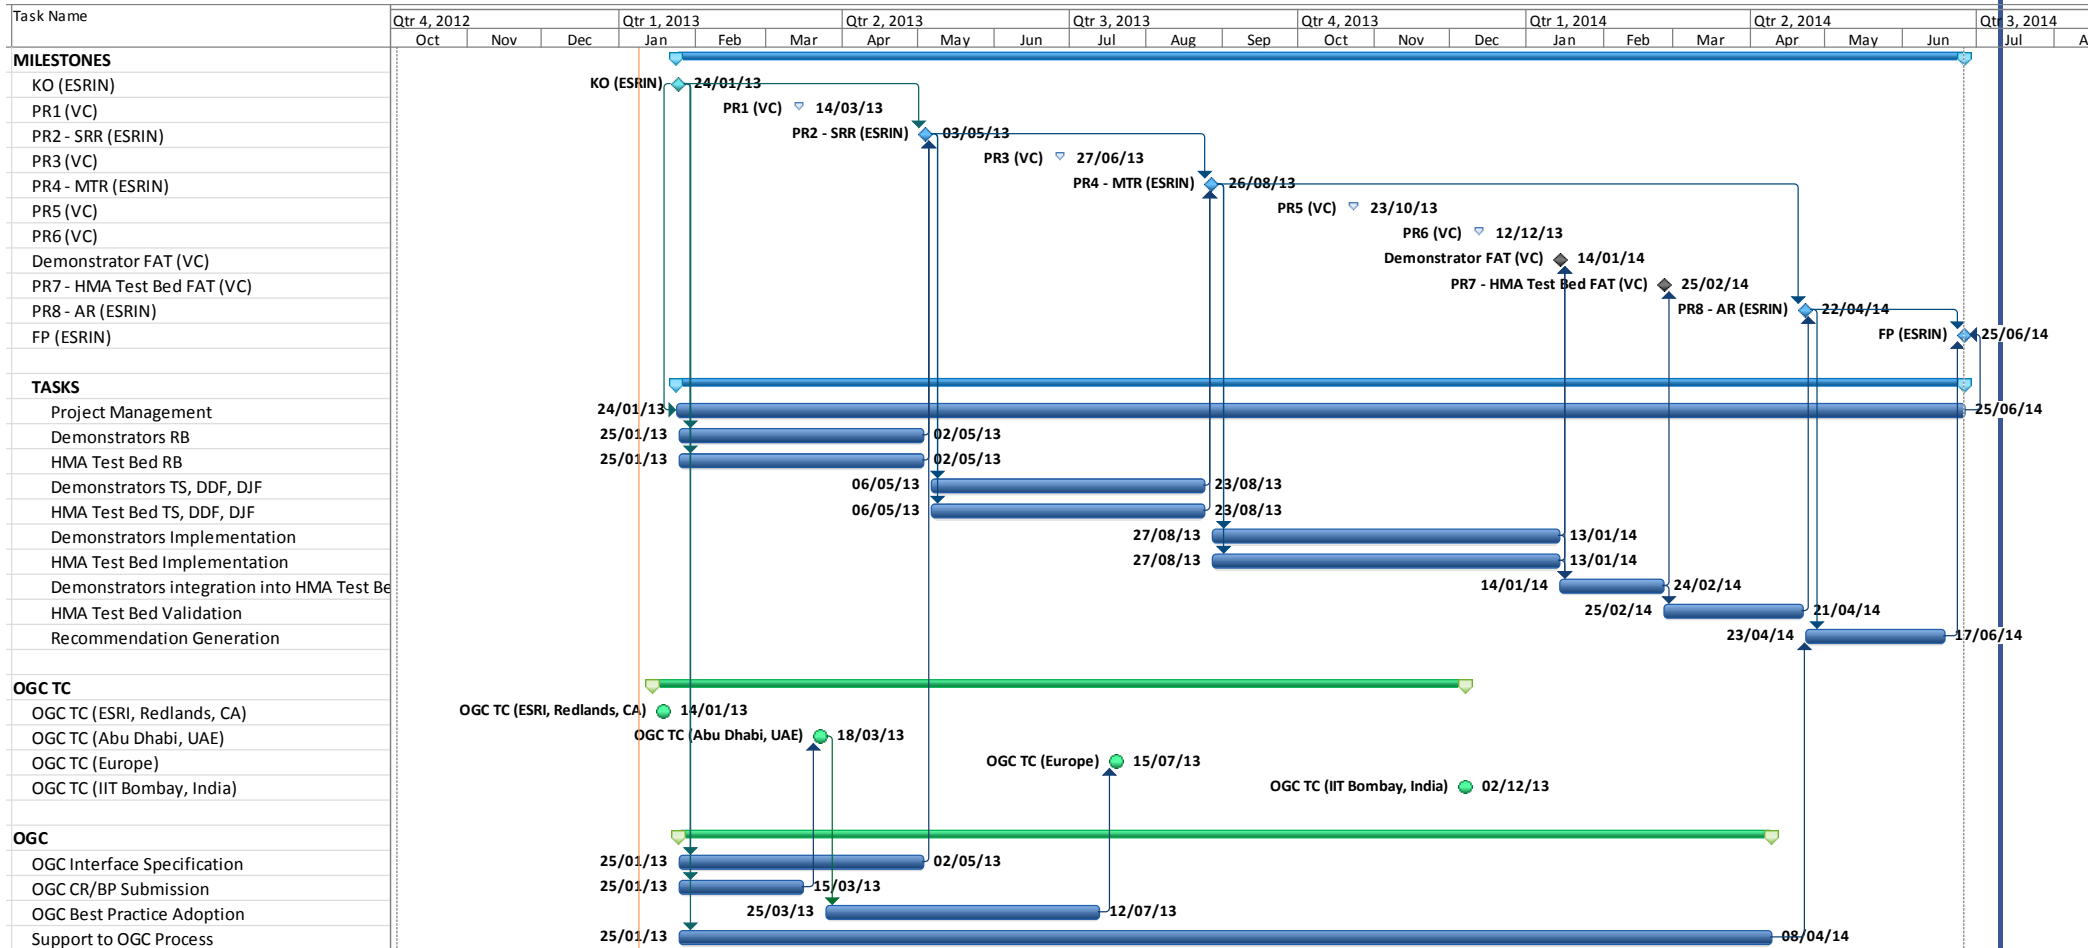

Demonstrator
TEAM Engine

EO Metadata

Technical coordination
Identity Management
Test bed /Demonstrators

Partner Breakdown Structure

Work Breakdown Structure

- OGC TC - Abu Dhabi: 18 March 2013:
 - CR/BP should be submitted

- SRR – ESRIN: 03 March 2013:
 - Present OGC adoption process progress
 - Any actions related to EO Data Access BP/TN will be taken

- OGC TC – Europe ESRIN: 23 September 2013:
 - Best Practices, Extensions or Interface Specification need to be adopted by OGC

➤ Astrium:

- Management related documentation
- OpenSearch Extension for Feasibility Analysis (including ATS/ETS) + Demonstrator + TN
- EO Data Access ETS
- OpenSearch Extension to Search EO Data Demonstrator + TN
- OpenSearch Extension to Download EO Data Demonstrator + TN
- Web Processing Service (including ATS/ETS) + Demonstrator + TN

➤ GIM:

- EO Metadata (including ATS)

➤ Terradue

- OpenSearch Extension to Geo-Temporal(including ATS/ETS)
- OpenSearch Extension to Search EO Data (including ATS/ETS)

- Telespazio:
 - OpenSearch Extension to Download EO Data (including ATS/ETS)
 - EO Data Access including (ATS)