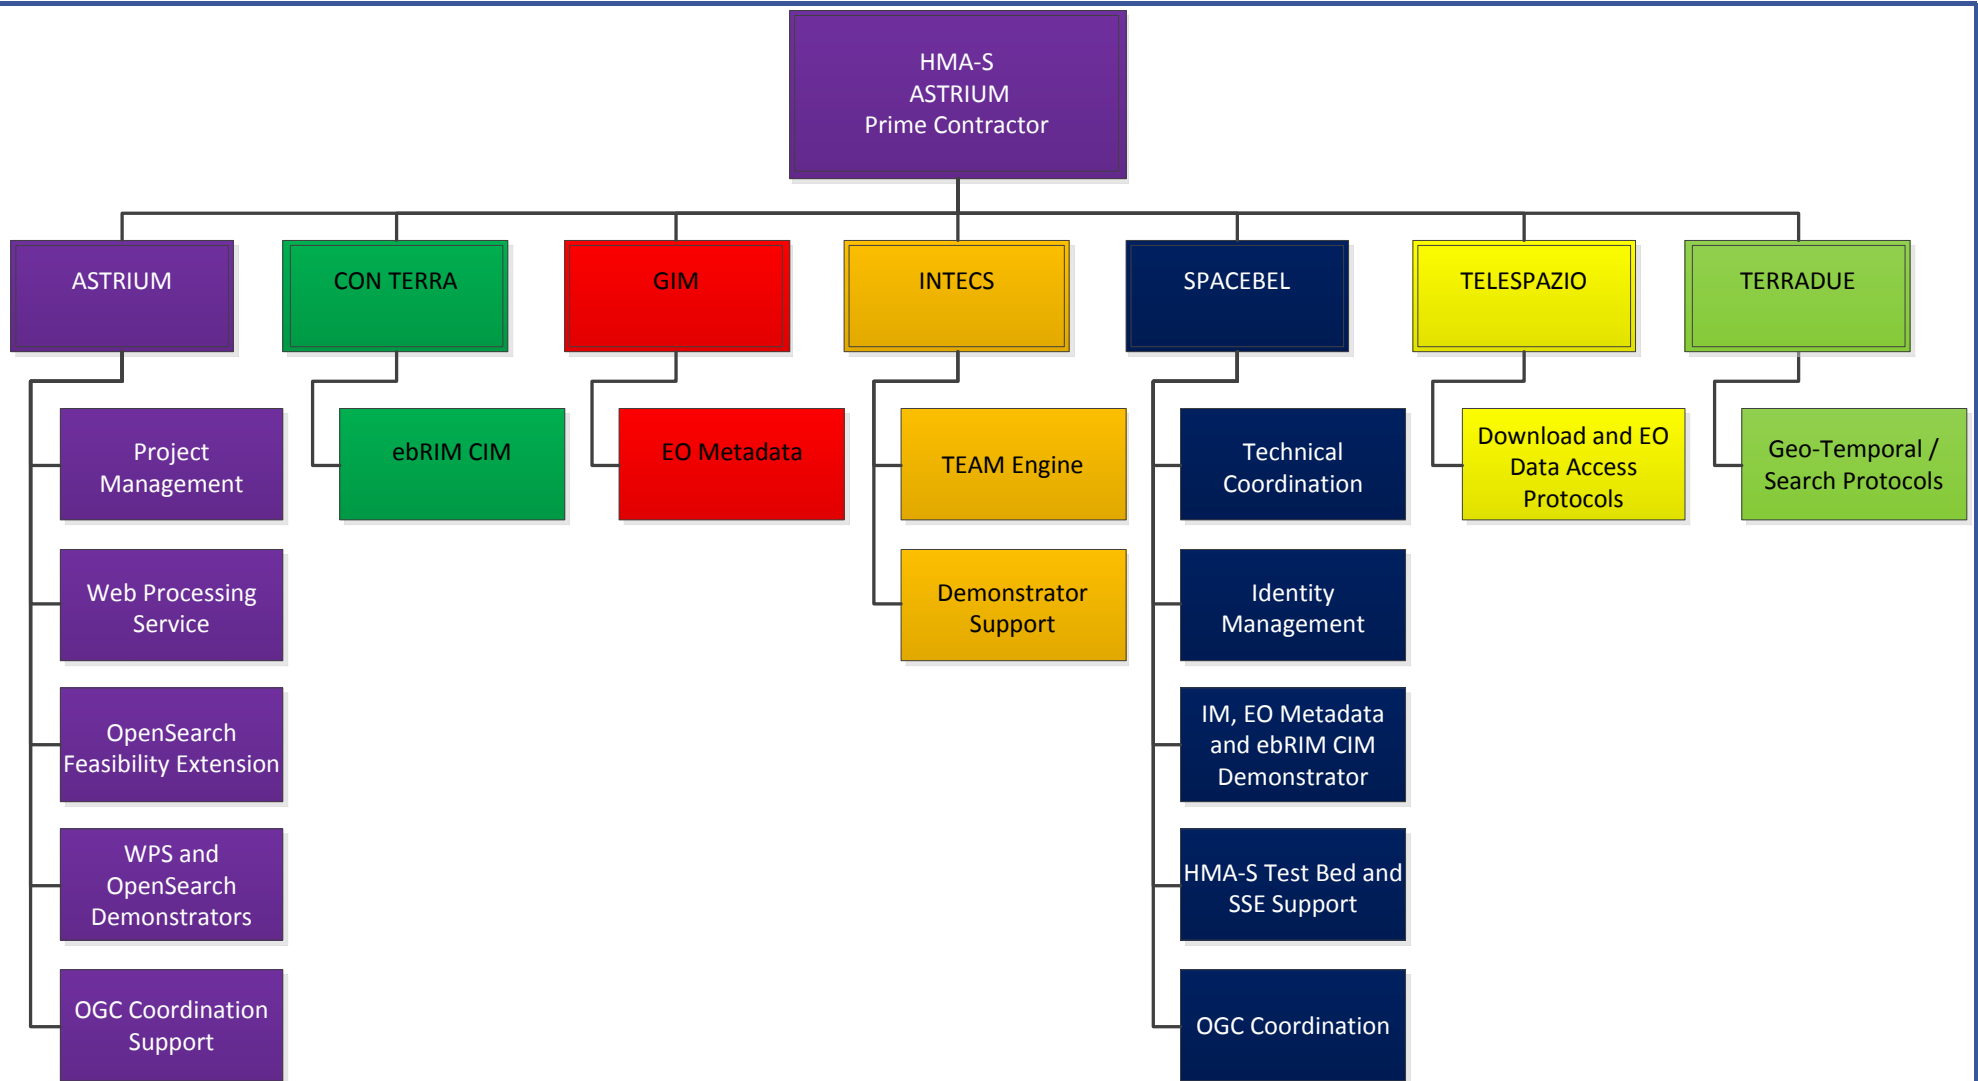

Demonstrator
TEAM Engine

EO Metadata

Technical coordination
Identity Management
Test bed /Demonstrators

Partner Breakdown Structure

Work Breakdown Structure

- OGC TC - Abu Dhabi: 18 March 2013:
 - CR/BP should be submitted

➤ Astrium:

- Management related documentation
- OpenSearch Extension for Feasibility Analysis (including ATS/ETS) + Demonstrator + TN
- EO Data Access ETS
- OpenSearch Extension to Search EO Data Demonstrator + TN
- OpenSearch Extension to Download EO Data Demonstrator + TN
- Web Processing Service (including ATS/ETS) + Demonstrator + TN

➤ Spacebel:

- Identity Management (including ATS/ETS) + Demonstrator + TN
- EO Metadata Demonstrator + TN
- ebRIM CIM Demonstrator + TN
- HMA-S Test Bed + TN

➤ Intecs:

- OGC TEAM Engine
- IM and EO Metadata ETS

- Con Terra:
 - ebRIM CIM (including ATS/ETS)